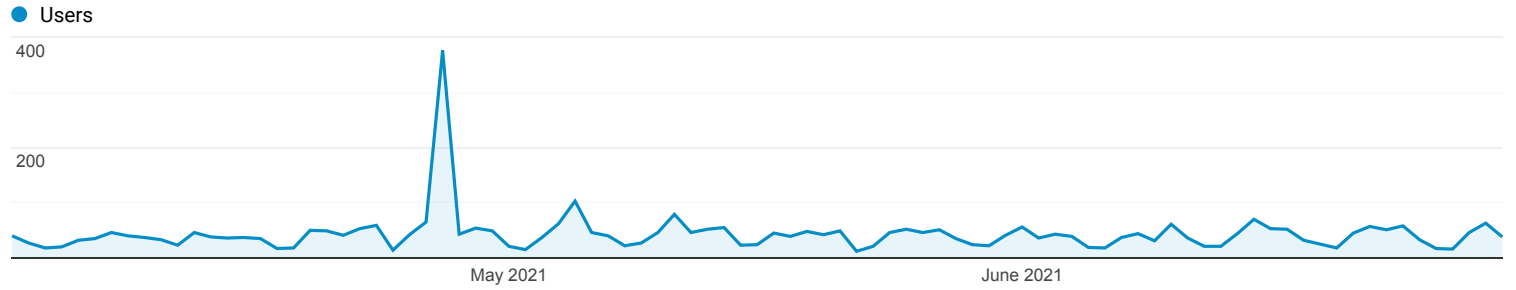

Overview

All Users
100.00% Users

1 Apr 2021 - 30 Jun 2021

Explorer

Summary

| Device Category | Acquisition | | | Behaviour | | | Conversions Goal 1: GAEL_2021_Website | | |
|-----------------|---|---|---|---|---|---|--|---|---|
| | Users | New Users | Sessions | Bounce Rate | Pages/Session | Avg. Session Duration | GAEL_2021_Website (Goal 1 Conversion Rate) | GAEL_2021_Website (Goal 1 Completions) | GAEL_2021_Website (Goal 1 Value) |
| | 3,471 % of Total: 100.00% (3,471) | 3,351 % of Total: 100.00% (3,351) | 4,327 % of Total: 100.00% (4,327) | 5.22% Avg for View: 5.22% (0.00%) | 5.29 Avg for View: 5.29 (0.00%) | 00:01:25 Avg for View: 00:01:25 (0.00%) | 3.40% Avg for View: 3.40% (0.00%) | 147 % of Total: 100.00% (147) | US\$0.00 % of Total: 0.00% (US\$0.00) |
| 1. desktop | 2,473 (71.23%) | 2,361 (70.46%) | 3,122 (72.15%) | 7.01% | 5.53 | 00:01:33 | 3.72% | 116 (78.91%) | US\$0.00 (0.00%) |
| 2. mobile | 922 (26.56%) | 914 (27.28%) | 1,104 (25.51%) | 0.63% | 4.59 | 00:00:58 | 2.63% | 29 (19.73%) | US\$0.00 (0.00%) |
| 3. tablet | 77 (2.22%) | 76 (2.27%) | 101 (2.33%) | 0.00% | 5.35 | 00:02:38 | 1.98% | 2 (1.36%) | US\$0.00 (0.00%) |