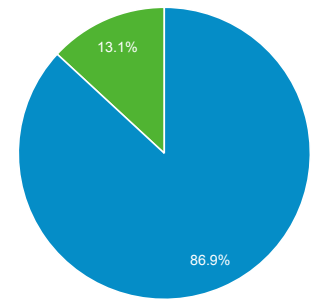

Users 3,051	New Users 2,928	Sessions 3,883
Number of Sessions per User 1.27	Page Views 27,547	Pages/Session 7.09
Avg. Session Duration 00:01:46	Bounce Rate 2.03%	

■ New Visitor ■ Returning Visitor