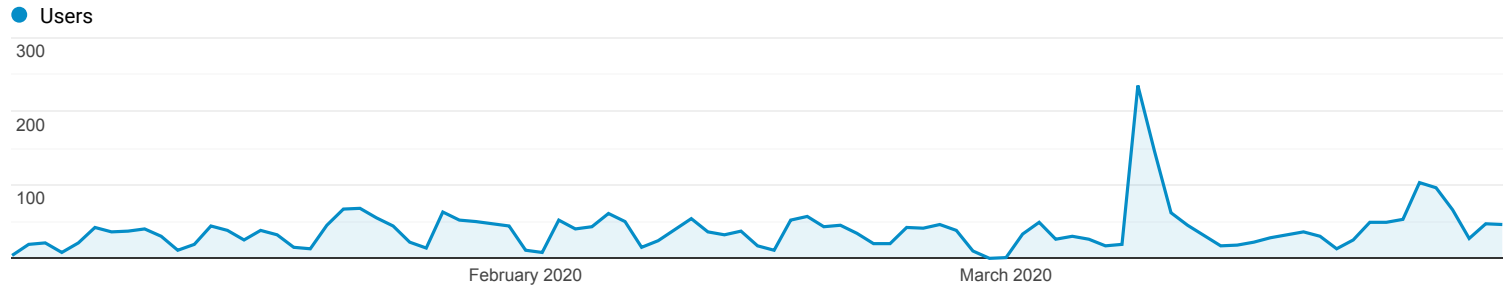

Audience Overview

1 Jan 2020 - 31 Mar 2020

All Users
100.00% Users

Overview

Users 3,051	New Users 2,928	Sessions 3,883
Number of Sessions per User 1.27	Page Views 27,547	Pages/Session 7.09
Avg. Session Duration 00:01:46	Bounce Rate 2.03%	