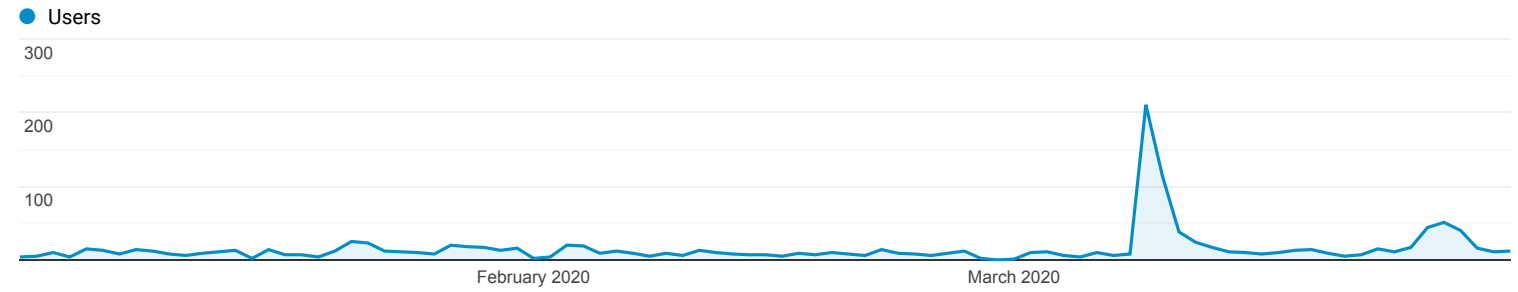

Devices

All Users
40.22% Users

1 Jan 2020 - 31 Mar 2020

Explorer

Summary

Mobile Device Info	Acquisition			Behaviour			Conversions Goal 2: Project Evolution Poster		
	Users	New Users	Sessions	Bounce Rate	Pages/Session	Avg. Session Duration	Project Evolution Poster (Goal 2 Conversion Rate)	Project Evolution Poster (Goal 2 Completions)	Project Evolution Poster (Goal 2 Value)
	1,227 % of Total: 40.22% (3,051)	1,212 % of Total: 41.39% (2,928)	1,478 % of Total: 38.06% (3,883)	1.35% Avg for View: 2.03% (-33.49%)	5.11 Avg for View: 7.09 (-27.95%)	00:01:06 Avg for View: 00:01:46 (-37.58%)	0.00% Avg for View: 0.00% (0.00%)	0 % of Total: 0.00% (0)	US\$0.00 % of Total: 0.00% (US\$0.00)
1. Apple iPhone	527 (42.95%)	522 (43.07%)	642 (43.44%)	0.16%	5.26	00:00:53	0.00%	0 (0.00%)	US\$0.00 (0.00%)
2. Apple iPad	56 (4.56%)	55 (4.54%)	74 (5.01%)	0.00%	7.96	00:01:53	0.00%	0 (0.00%)	US\$0.00 (0.00%)
3. Samsung SM-G950F Galaxy S8	38 (3.10%)	37 (3.05%)	46 (3.11%)	0.00%	4.24	00:01:42	0.00%	0 (0.00%)	US\$0.00 (0.00%)
4. Samsung SM-G960F Galaxy S9	29 (2.36%)	29 (2.39%)	34 (2.30%)	0.00%	4.94	00:01:37	0.00%	0 (0.00%)	US\$0.00 (0.00%)
5. Apple iPhone 7	21 (1.71%)	21 (1.73%)	21 (1.42%)	0.00%	2.95	<00:00:01	0.00%	0 (0.00%)	US\$0.00 (0.00%)
6. Microsoft Windows RT Tablet	20 (1.63%)	17 (1.40%)	24 (1.62%)	0.00%	11.08	00:01:26	0.00%	0 (0.00%)	US\$0.00 (0.00%)
7. Apple iPhone 8	18 (1.47%)	18 (1.49%)	24 (1.62%)	0.00%	3.25	00:00:03	0.00%	0 (0.00%)	US\$0.00 (0.00%)
8. Apple iPhone 6s	15 (1.22%)	15 (1.24%)	16 (1.08%)	0.00%	3.56	00:00:19	0.00%	0 (0.00%)	US\$0.00 (0.00%)
9. Samsung SM-G930F Galaxy S7	14 (1.14%)	14 (1.16%)	22 (1.49%)	0.00%	8.86	00:01:51	0.00%	0 (0.00%)	US\$0.00 (0.00%)
10. Samsung SM-G973F Galaxy S10	12 (0.98%)	12 (0.99%)	15 (1.01%)	0.00%	5.33	00:00:16	0.00%	0 (0.00%)	US\$0.00 (0.00%)