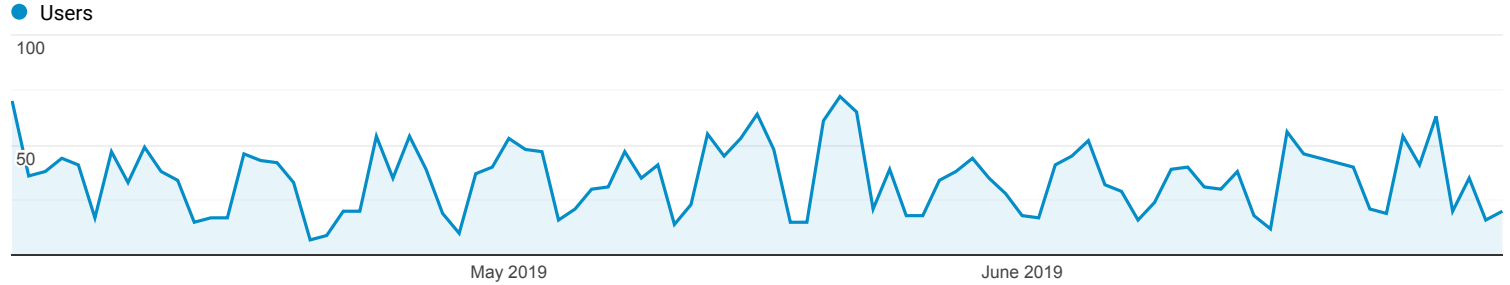

Audience Overview

All Users
100.00% Users

1 Apr 2019 - 30 Jun 2019

Overview

■ New Visitor ■ Returning Visitor

Language	Users	% Users
1. en-gb	2,045	75.21%
2. en-us	511	18.79%
3. c	26	0.96%
4. pt-br	26	0.96%
5. ko	21	0.77%
6. en-au	11	0.40%
7. es-es	10	0.37%
8. en-ie	8	0.29%
9. pt-pt	7	0.26%
10. en-ca	6	0.22%