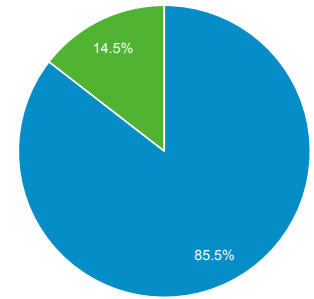

Audience Overview

All Users
100.00% Users

1 Apr 2019 - 30 Jun 2019

Overview

■ New Visitor ■ Returning Visitor

Language	Users	% Users
1. en-gb	2,045	75.21%
2. en-us	511	18.79%
3. c	26	0.96%
4. pt-br	26	0.96%
5. ko	21	0.77%
6. en-au	11	0.40%
7. es-es	10	0.37%
8. en-ie	8	0.29%
9. pt-pt	7	0.26%
10. en-ca	6	0.22%