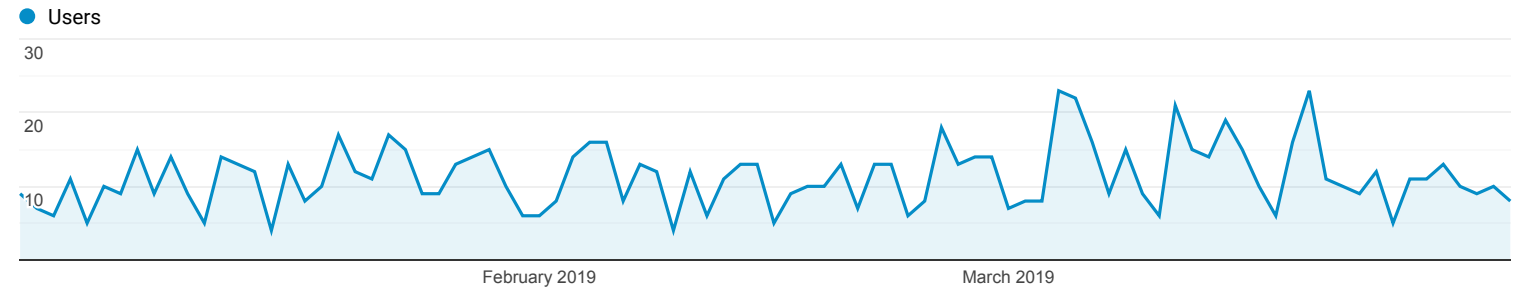

Devices

All Users
30.46% Users

1 Jan 2019 - 31 Mar 2019

Explorer

Summary

Mobile Device Info	Acquisition			Behaviour			Conversions Goal 2: Project Evolution Poster		
	Users	New Users	Sessions	Bounce Rate	Pages/Session	Avg. Session Duration	Project Evolution Poster (Goal 2 Conversion Rate)	Project Evolution Poster (Goal 2 Completions)	Project Evolution Poster (Goal 2 Value)
	910 % of Total: 30.46% (2,988)	876 % of Total: 31.48% (2,783)	1,093 % of Total: 28.77% (3,799)	6.40% Avg for View: 5.92% (8.13%)	5.22 Avg for View: 7.17 (-27.23%)	00:01:06 Avg for View: 00:02:02 (-45.88%)	0.00% Avg for View: 0.00% (0.00%)	0 % of Total: 0.00% (0)	US\$0.00 % of Total: 0.00% (US\$0.00)
1. Apple iPhone	425 (46.70%)	410 (46.80%)	499 (45.65%)	8.22%	4.54	00:00:45	0.00%	0 (0.00%)	US\$0.00 (0.00%)
2. Apple iPad	126 (13.85%)	119 (13.58%)	146 (13.36%)	3.42%	5.69	00:01:20	0.00%	0 (0.00%)	US\$0.00 (0.00%)
3. Microsoft Windows RT Tablet	39 (4.29%)	36 (4.11%)	45 (4.12%)	6.67%	10.20	00:02:52	0.00%	0 (0.00%)	US\$0.00 (0.00%)
4. Samsung SM-G950F Galaxy S8	38 (4.18%)	37 (4.22%)	43 (3.93%)	9.30%	4.47	00:01:02	0.00%	0 (0.00%)	US\$0.00 (0.00%)
5. Samsung SM-G960F Galaxy S9	27 (2.97%)	26 (2.97%)	45 (4.12%)	0.00%	4.58	00:00:47	0.00%	0 (0.00%)	US\$0.00 (0.00%)
6. (not set)	20 (2.20%)	18 (2.05%)	26 (2.38%)	7.69%	5.04	00:01:58	0.00%	0 (0.00%)	US\$0.00 (0.00%)
7. Samsung SM-G930F Galaxy S7	20 (2.20%)	19 (2.17%)	23 (2.10%)	8.70%	4.04	00:00:10	0.00%	0 (0.00%)	US\$0.00 (0.00%)
8. Samsung SM-G935F Galaxy S7 Edge	16 (1.76%)	16 (1.83%)	17 (1.56%)	0.00%	5.65	00:00:34	0.00%	0 (0.00%)	US\$0.00 (0.00%)
9. Samsung SM-A520F Galaxy A5 (2017)	12 (1.32%)	11 (1.26%)	14 (1.28%)	0.00%	4.07	00:03:01	0.00%	0 (0.00%)	US\$0.00 (0.00%)
10. Samsung SM-G965F Galaxy S9+	7 (0.77%)	7 (0.80%)	14 (1.28%)	0.00%	13.43	00:01:25	0.00%	0 (0.00%)	US\$0.00 (0.00%)