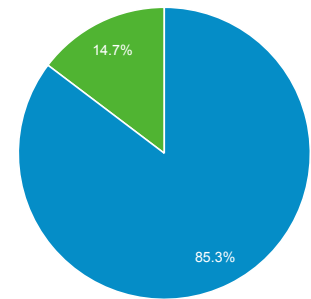

Language	Users	% Users
1. en-gb	2,034	68.03%
2. en-us	798	26.69%
3. c	34	1.14%
4. en-au	22	0.74%
5. ko	19	0.64%
6. en-ie	8	0.27%
7. en-ca	7	0.23%
8. de-de	5	0.17%
9. it-it	5	0.17%
10. pt-pt	5	0.17%