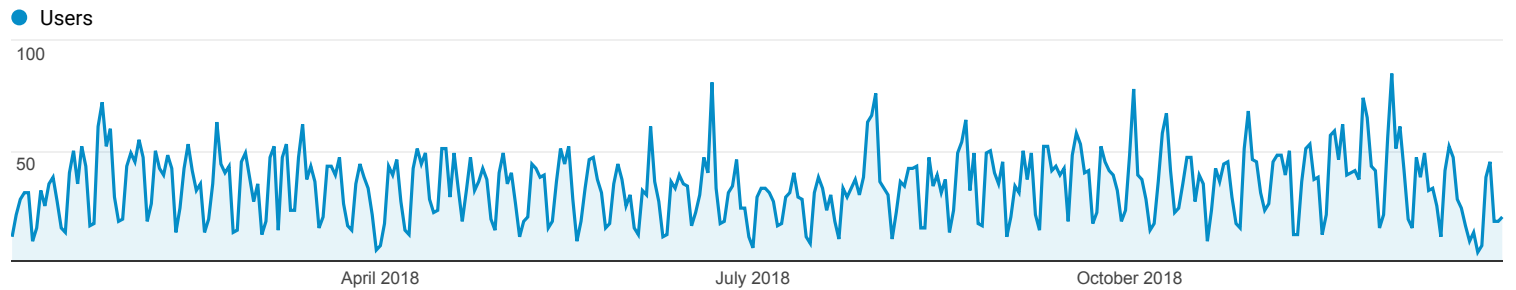

All Traffic

All Users 100.00% Users

1 Jan 2018 - 31 Dec 2018

Explorer

Summary

Source/Medium	Acquisition			Behaviour			Conversions <span>Goal 2: Project Evolution Poster</span>		
	Users	New Users	Sessions	Bounce Rate	Pages/Session	Avg. Session Duration	Project Evolution Poster (Goal 2 Conversion Rate)	Project Evolution Poster (Goal 2 Completions)	Project Evolution Poster (Goal 2 Value)
	<b>9,857</b> % of Total: 100.00% (9,857)	<b>9,678</b> % of Total: 100.00% (9,678)	<b>13,895</b> % of Total: 100.00% (13,895)	<b>6.76%</b> Avg for View: 6.76% (0.00%)	<b>7.82</b> Avg for View: 7.82 (0.00%)	<b>00:02:17</b> Avg for View: 00:02:17 (0.00%)	<b>0.00%</b> Avg for View: 0.00% (0.00%)	<b>0</b> % of Total: 0.00% (0)	<b>US\$0.00</b> % of Total: 0.00% (US\$0.00)
1. google / organic	<b>3,570</b> (35.01%)	<b>3,416</b> (35.30%)	<b>4,469</b> (32.16%)	3.07%	6.64	00:01:29	0.00%	0 (0.00%)	US\$0.00 (0.00%)
2. (direct) / (none)	<b>3,382</b> (33.17%)	<b>3,335</b> (34.46%)	<b>4,122</b> (29.67%)	4.29%	6.95	00:01:41	0.00%	0 (0.00%)	US\$0.00 (0.00%)
3. staffnet.ggc.scot.nhs.uk / referral	<b>2,020</b> (19.81%)	<b>1,840</b> (19.01%)	<b>3,538</b> (25.46%)	14.13%	10.37	00:03:35	0.00%	0 (0.00%)	US\$0.00 (0.00%)
4. bing / organic	<b>567</b> (5.56%)	<b>513</b> (5.30%)	<b>757</b> (5.45%)	0.66%	7.73	00:01:48	0.00%	0 (0.00%)	US\$0.00 (0.00%)
5. beatson.scot.nhs.uk / referral	<b>102</b> (1.00%)	<b>93</b> (0.96%)	<b>113</b> (0.81%)	0.00%	4.69	00:00:34	0.00%	0 (0.00%)	US\$0.00 (0.00%)
6. nhsggc.org.uk / referral	<b>76</b> (0.75%)	<b>53</b> (0.55%)	<b>114</b> (0.82%)	0.00%	9.11	00:02:34	0.00%	0 (0.00%)	US\$0.00 (0.00%)
7. handbook.ggcmedicines.org.uk / referral	<b>68</b> (0.67%)	<b>57</b> (0.59%)	<b>71</b> (0.51%)	0.00%	6.93	00:02:23	0.00%	0 (0.00%)	US\$0.00 (0.00%)
8. yahoo / organic	<b>53</b> (0.52%)	<b>53</b> (0.55%)	<b>68</b> (0.49%)	0.00%	4.44	00:00:47	0.00%	0 (0.00%)	US\$0.00 (0.00%)
9. palliativecareggc.org.uk / referral	<b>30</b> (0.29%)	<b>31</b> (0.32%)	<b>34</b> (0.24%)	2.94%	3.29	00:00:26	0.00%	0 (0.00%)	US\$0.00 (0.00%)
10. permanent-makeuped-london.info / referral	<b>26</b> (0.26%)	<b>26</b> (0.27%)	<b>26</b> (0.19%)	69.23%	1.31	00:02:31	0.00%	0 (0.00%)	US\$0.00 (0.00%)