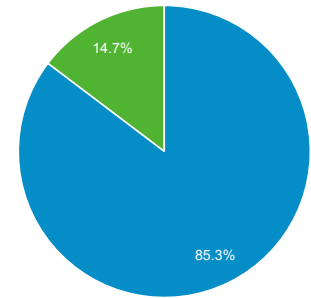

Audience Overview

All Users
100.00% Users

1 Oct 2018 - 31 Dec 2018

Overview

■ New Visitor ■ Returning Visitor

Language	Users	% Users
1. en-gb	1,867	63.92%
2. en-us	869	29.75%
3. fr-fr	32	1.10%
4. ko	21	0.72%
5. c	20	0.68%
6. en-au	20	0.68%
7. pt-br	15	0.51%
8. es-es	10	0.34%
9. pt-pt	6	0.21%
10. en-ca	5	0.17%