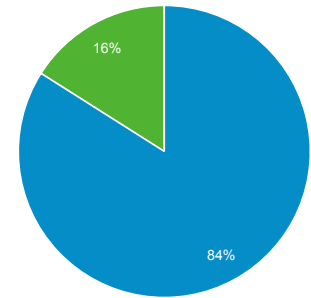

Audience Overview

All Users
100.00% Users

1 Jul 2018 - 30 Sep 2018

Overview

New Visitor Returning Visitor

Language	Users	% Users
1. en-gb	1,925	72.70%
2. en-us	602	22.73%
3. ko	22	0.83%
4. c	18	0.68%
5. en-au	14	0.53%
6. es-es	9	0.34%
7. en-ca	6	0.23%
8. en-ie	6	0.23%
9. en-nz	3	0.11%
10. ja-jp	3	0.11%