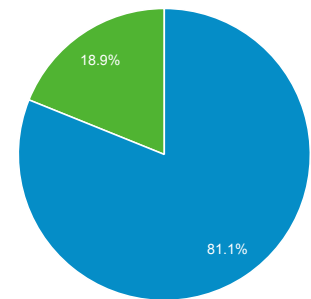

Audience Overview

All Users
100.00% Users

1 Apr 2018 - 30 Jun 2018

Overview

■ New Visitor ■ Returning Visitor

Language	Users	% Users
1. en-gb	1,929	79.81%
2. en-us	380	15.72%
3. c	16	0.66%
4. zh-cn	11	0.46%
5. en-au	9	0.37%
6. en-ie	7	0.29%
7. es-es	7	0.29%
8. en-ca	6	0.25%
9. (not set)	5	0.21%
10. es	5	0.21%