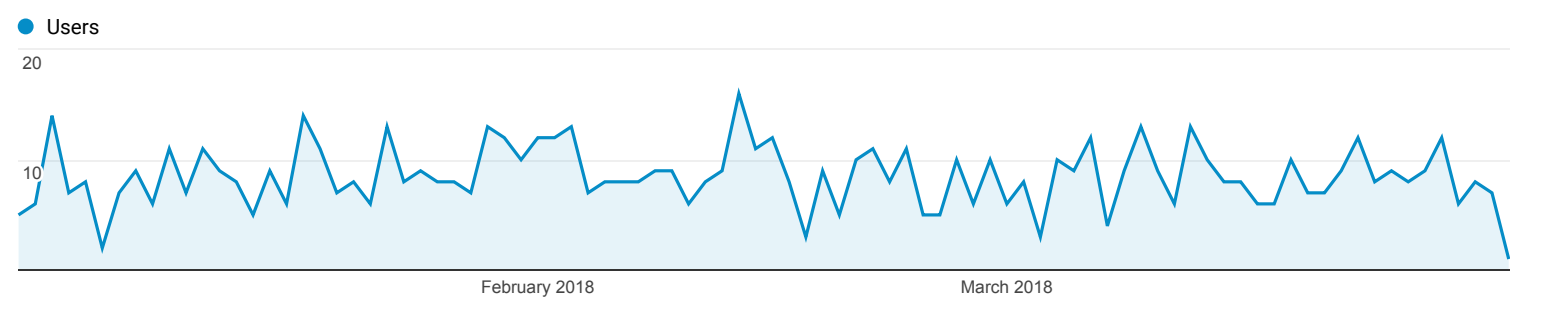

Devices

All Users
27.02% Users

1 Jan 2018 - 31 Mar 2018

Explorer

Summary

Mobile Device Info	Acquisition			Behaviour			Conversions Goal 2: Project Evolution Poster		
	Users	New Users	Sessions	Bounce Rate	Pages/Session	Avg. Session Duration	Project Evolution Poster (Goal 2 Conversion Rate)	Project Evolution Poster (Goal 2 Completions)	Project Evolution Poster (Goal 2 Value)
	682 % of Total: 27.02% (2,524)	653 % of Total: 28.33% (2,305)	819 % of Total: 23.56% (3,476)	5.62% Avg for View: 9.18% (-38.80%)	5.84 Avg for View: 8.01 (-27.13%)	00:01:11 Avg for View: 00:02:39 (-55.17%)	0.00% Avg for View: 0.00% (0.00%)	0 % of Total: 0.00% (0)	US\$0.00 % of Total: 0.00% (US\$0.00)
1. Apple iPhone	343 (50.29%)	327 (50.08%)	417 (50.92%)	8.39%	4.62	00:00:45	0.00%	0 (0.00%)	US\$0.00 (0.00%)
2. Apple iPad	124 (18.18%)	116 (17.76%)	143 (17.46%)	0.00%	7.25	00:02:21	0.00%	0 (0.00%)	US\$0.00 (0.00%)
3. Microsoft Windows RT Tablet	34 (4.99%)	33 (5.05%)	41 (5.01%)	12.20%	14.07	00:02:17	0.00%	0 (0.00%)	US\$0.00 (0.00%)
4. Samsung SM-G930F Galaxy S7	16 (2.35%)	16 (2.45%)	17 (2.08%)	0.00%	7.29	00:01:24	0.00%	0 (0.00%)	US\$0.00 (0.00%)
5. (not set)	15 (2.20%)	14 (2.14%)	16 (1.95%)	0.00%	5.38	00:00:39	0.00%	0 (0.00%)	US\$0.00 (0.00%)
6. Samsung SM-G950F Galaxy S8	11 (1.61%)	10 (1.53%)	17 (2.08%)	5.88%	6.76	00:01:44	0.00%	0 (0.00%)	US\$0.00 (0.00%)
7. Samsung SM-G935F Galaxy S7 Edge	8 (1.17%)	8 (1.23%)	8 (0.98%)	0.00%	8.25	00:01:05	0.00%	0 (0.00%)	US\$0.00 (0.00%)
8. Samsung SM-A320FL Galaxy A3 2017	7 (1.03%)	7 (1.07%)	10 (1.22%)	0.00%	6.00	00:00:09	0.00%	0 (0.00%)	US\$0.00 (0.00%)
9. Samsung SM-J510FN Galaxy J5 (2016)	6 (0.88%)	6 (0.92%)	7 (0.85%)	0.00%	3.86	00:00:06	0.00%	0 (0.00%)	US\$0.00 (0.00%)
10. Samsung SM-A300FU Galaxy A3	5 (0.73%)	5 (0.77%)	9 (1.10%)	0.00%	3.67	00:00:43	0.00%	0 (0.00%)	US\$0.00 (0.00%)