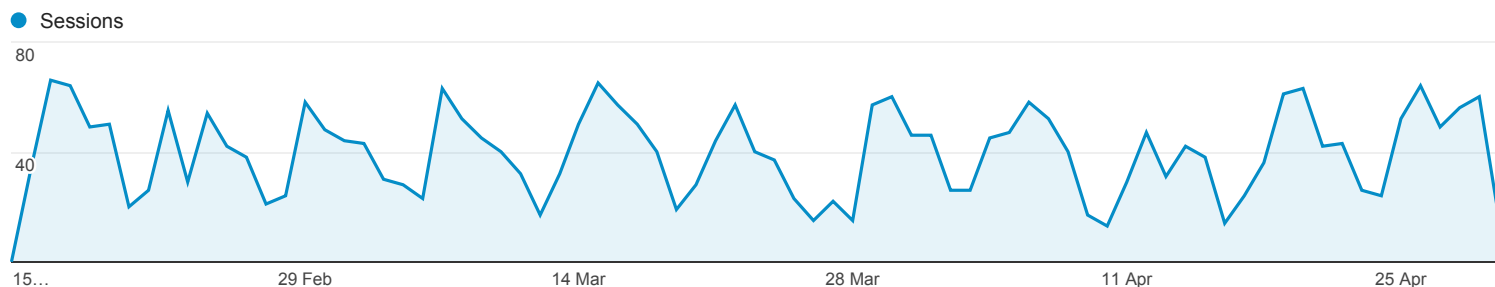

14 Feb 2016 - 30 Apr 2016

Audience Overview

All Users
100.00% Sessions

Overview

| Language | Sessions | % Sessions |
|---------------|----------|------------|
| 1. en-gb | 1,686 | 55.48% |
| 2. en-us | 1,209 | 39.78% |
| 3. pt-br | 27 | 0.89% |
| 4. en | 18 | 0.59% |
| 5. en-au | 9 | 0.30% |
| 6. it | 9 | 0.30% |
| 7. es | 8 | 0.26% |
| 8. fr-fr | 8 | 0.26% |
| 9. zh-cn | 8 | 0.26% |
| 10. (not set) | 5 | 0.16% |