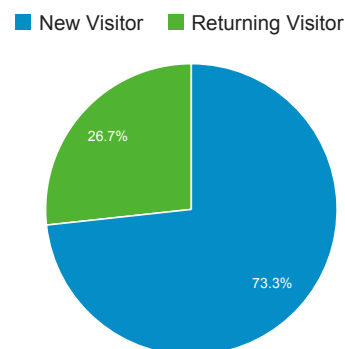

14 Feb 2016 - 30 Apr 2016

Audience Overview

All Users
100.00% Sessions

Overview

| Language | Sessions | % Sessions |
|---------------|----------|------------|
| 1. en-gb | 1,686 | 55.48% |
| 2. en-us | 1,209 | 39.78% |
| 3. pt-br | 27 | 0.89% |
| 4. en | 18 | 0.59% |
| 5. en-au | 9 | 0.30% |
| 6. it | 9 | 0.30% |
| 7. es | 8 | 0.26% |
| 8. fr-fr | 8 | 0.26% |
| 9. zh-cn | 8 | 0.26% |
| 10. (not set) | 5 | 0.16% |