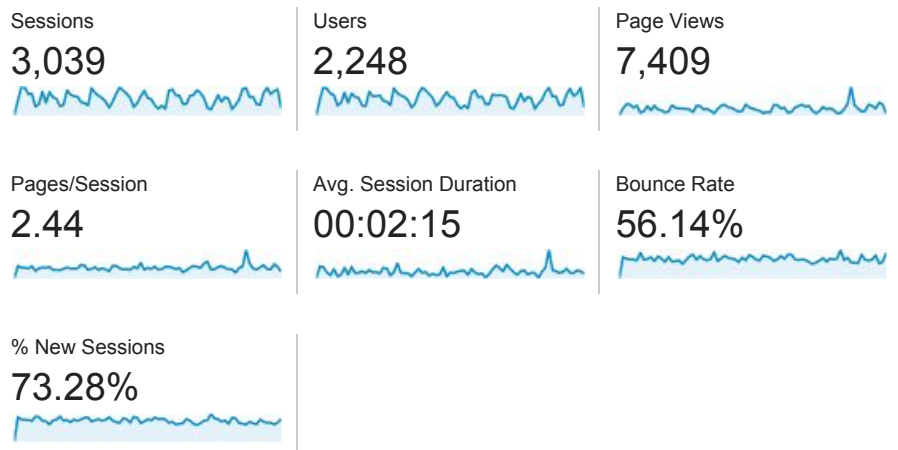

14 Feb 2016 - 30 Apr 2016

Audience Overview

All Users
100.00% Sessions

Overview

| Language | Sessions | % Sessions |
|---------------|----------|------------|
| 1. en-gb | 1,686 | 55.48% |
| 2. en-us | 1,209 | 39.78% |
| 3. pt-br | 27 | 0.89% |
| 4. en | 18 | 0.59% |
| 5. en-au | 9 | 0.30% |
| 6. it | 9 | 0.30% |
| 7. es | 8 | 0.26% |
| 8. fr-fr | 8 | 0.26% |
| 9. zh-cn | 8 | 0.26% |
| 10. (not set) | 5 | 0.16% |