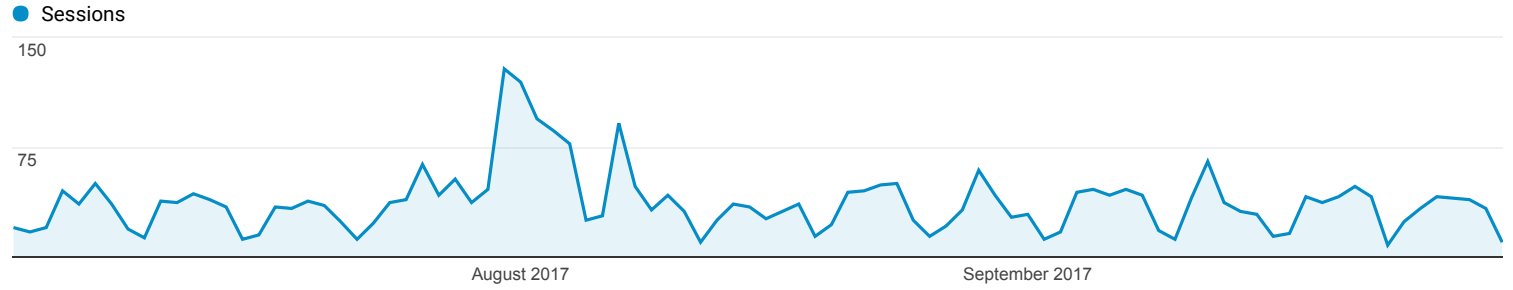

Audience Overview

All Users
100.00% Sessions

1 Jul 2017 - 30 Sep 2017

Overview

■ New Visitor ■ Returning Visitor