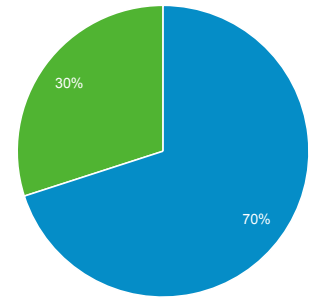

### Audience Overview

All Users  
100.00% Sessions

1 Jul 2017 - 30 Sep 2017

#### Overview

■ New Visitor ■ Returning Visitor

| Language | Sessions | % Sessions |
|----------|----------|------------|
| 1. en-gb | 2,602    | 76.33%     |
| 2. en-us | 727      | 21.33%     |
| 3. c     | 15       | 0.44%      |
| 4. pt-br | 9        | 0.26%      |
| 5. cs    | 6        | 0.18%      |
| 6. es-es | 6        | 0.18%      |
| 7. en-au | 5        | 0.15%      |
| 8. en    | 3        | 0.09%      |
| 9. en-ca | 3        | 0.09%      |
| 10. fr   | 3        | 0.09%      |