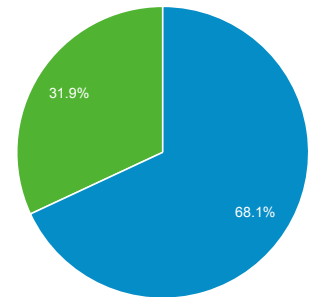

Sessions 3,444	Users 2,536	Page Views 23,743
Pages/Session 6.89	Avg. Session Duration 00:02:29	Bounce Rate 10.80%
% New Sessions 68.06%		

■ New Visitor ■ Returning Visitor