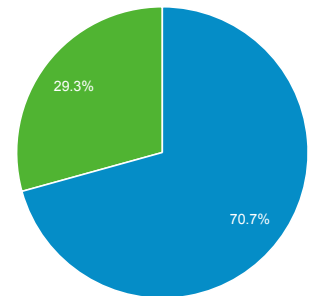

1 Jul 2016 - 30 Sep 2016

Audience Overview

All Users
100.00% Sessions

Overview

■ New Visitor ■ Returning Visitor

| Language | Sessions | % Sessions |
|--------------|----------|------------|
| 1. en-gb | 2,198 | 64.21% |
| 2. en-us | 956 | 27.93% |
| 3. (not set) | 132 | 3.86% |
| 4. en | 28 | 0.82% |
| 5. pt-br | 15 | 0.44% |
| 6. fr | 10 | 0.29% |
| 7. en-au | 9 | 0.26% |
| 8. ru | 9 | 0.26% |
| 9. en-ie | 7 | 0.20% |
| 10. zh-hk | 7 | 0.20% |