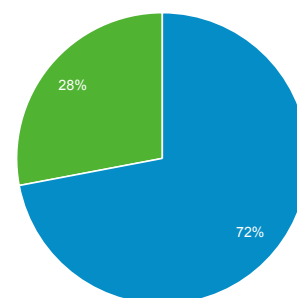

1 Apr 2016 - 30 Jun 2016

Audience Overview

All Users
100.00% Sessions

Overview

■ New Visitor ■ Returning Visitor

| Language | Sessions | % Sessions |
|--------------|----------|------------|
| 1. en-gb | 2,154 | 59.73% |
| 2. en-us | 1,121 | 31.09% |
| 3. (not set) | 89 | 2.47% |
| 4. pt-br | 78 | 2.16% |
| 5. en | 22 | 0.61% |
| 6. c | 11 | 0.31% |
| 7. it-it | 11 | 0.31% |
| 8. de | 10 | 0.28% |
| 9. es | 10 | 0.28% |
| 10. en-au | 8 | 0.22% |